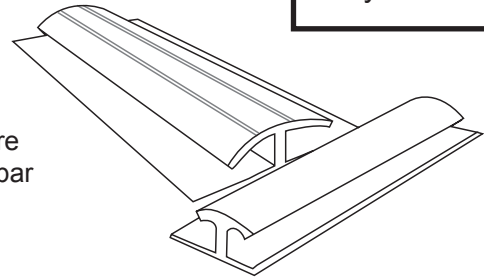

## DECORATIVE WALL PANEL ACCESSORIES

# 6708

July 2004

Enhance the look of StructoDecor wall panels with several attractive seam treatment options.

### Vinyl Moldings

For professional looking panel installations, and maximum moisture sealing effectiveness, use StructoDecor Vinyl Moldings. Division bar especially designed with a beaded finish.

### Decor Trims

The innovative design of DecorTrims incorporates dual durometer technology - a rigid, PVC base and flexible PVC top. Provides a coordinated look for tiled grout lines or a textured frp finish.